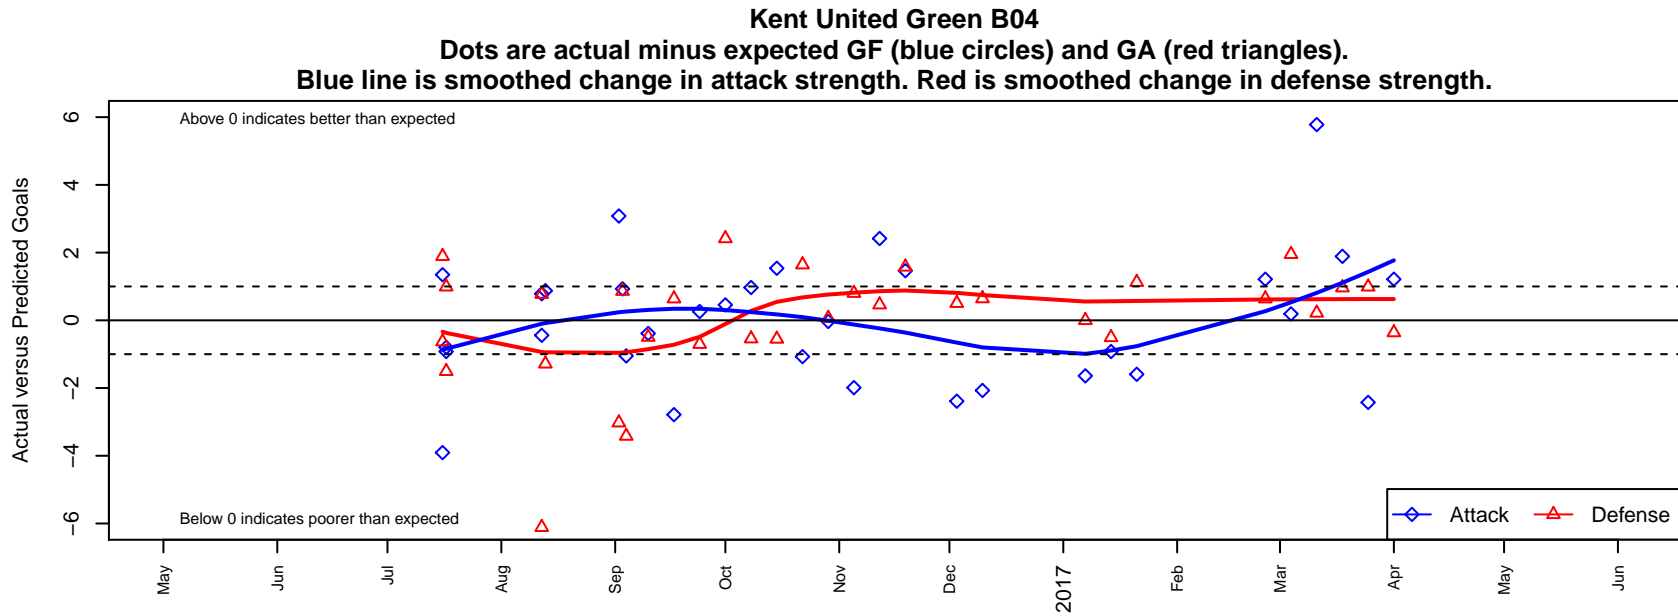

Kent United Green B04

Kent United
 Kent, WA
 B04 total strength=863
 attack=1.61 defense=0.96
 fall league = SSUL B04 Div 2
 spr league = Spr NPSL (04) Div 2 U13
 notes= Gomez 2015

alt names used:
 KENT UNITED B04 GREEN (WA)
 Kent United – BU13
 Kent United B04 Green
 Kent United B04 Green
 KU B04 Green – BU13
 KU B04 Green – BU13
 Kent United B04 Green

Venues played:
 2016 KITG BU13 Red
 2016 REDAPT Cup Silver U13
 2016 Labor Day Cup BU13 Silver
 2016 SSUL B04 Division 2
 2016 Founders Cup B04 Div A
 2016 Spr NPSL (04) Division 2 U13

**attack and defense variance (black dot)
relative to other teams
and top 10 in region**