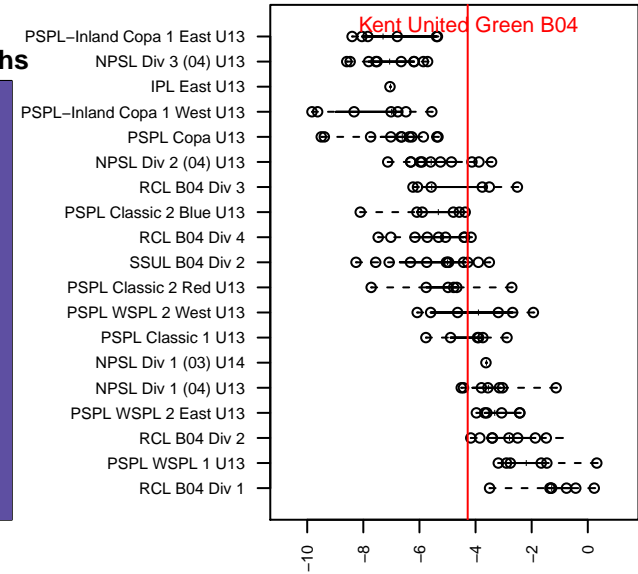

**attack and defense rating
relative to others at age
and all opponents in last 13 months**